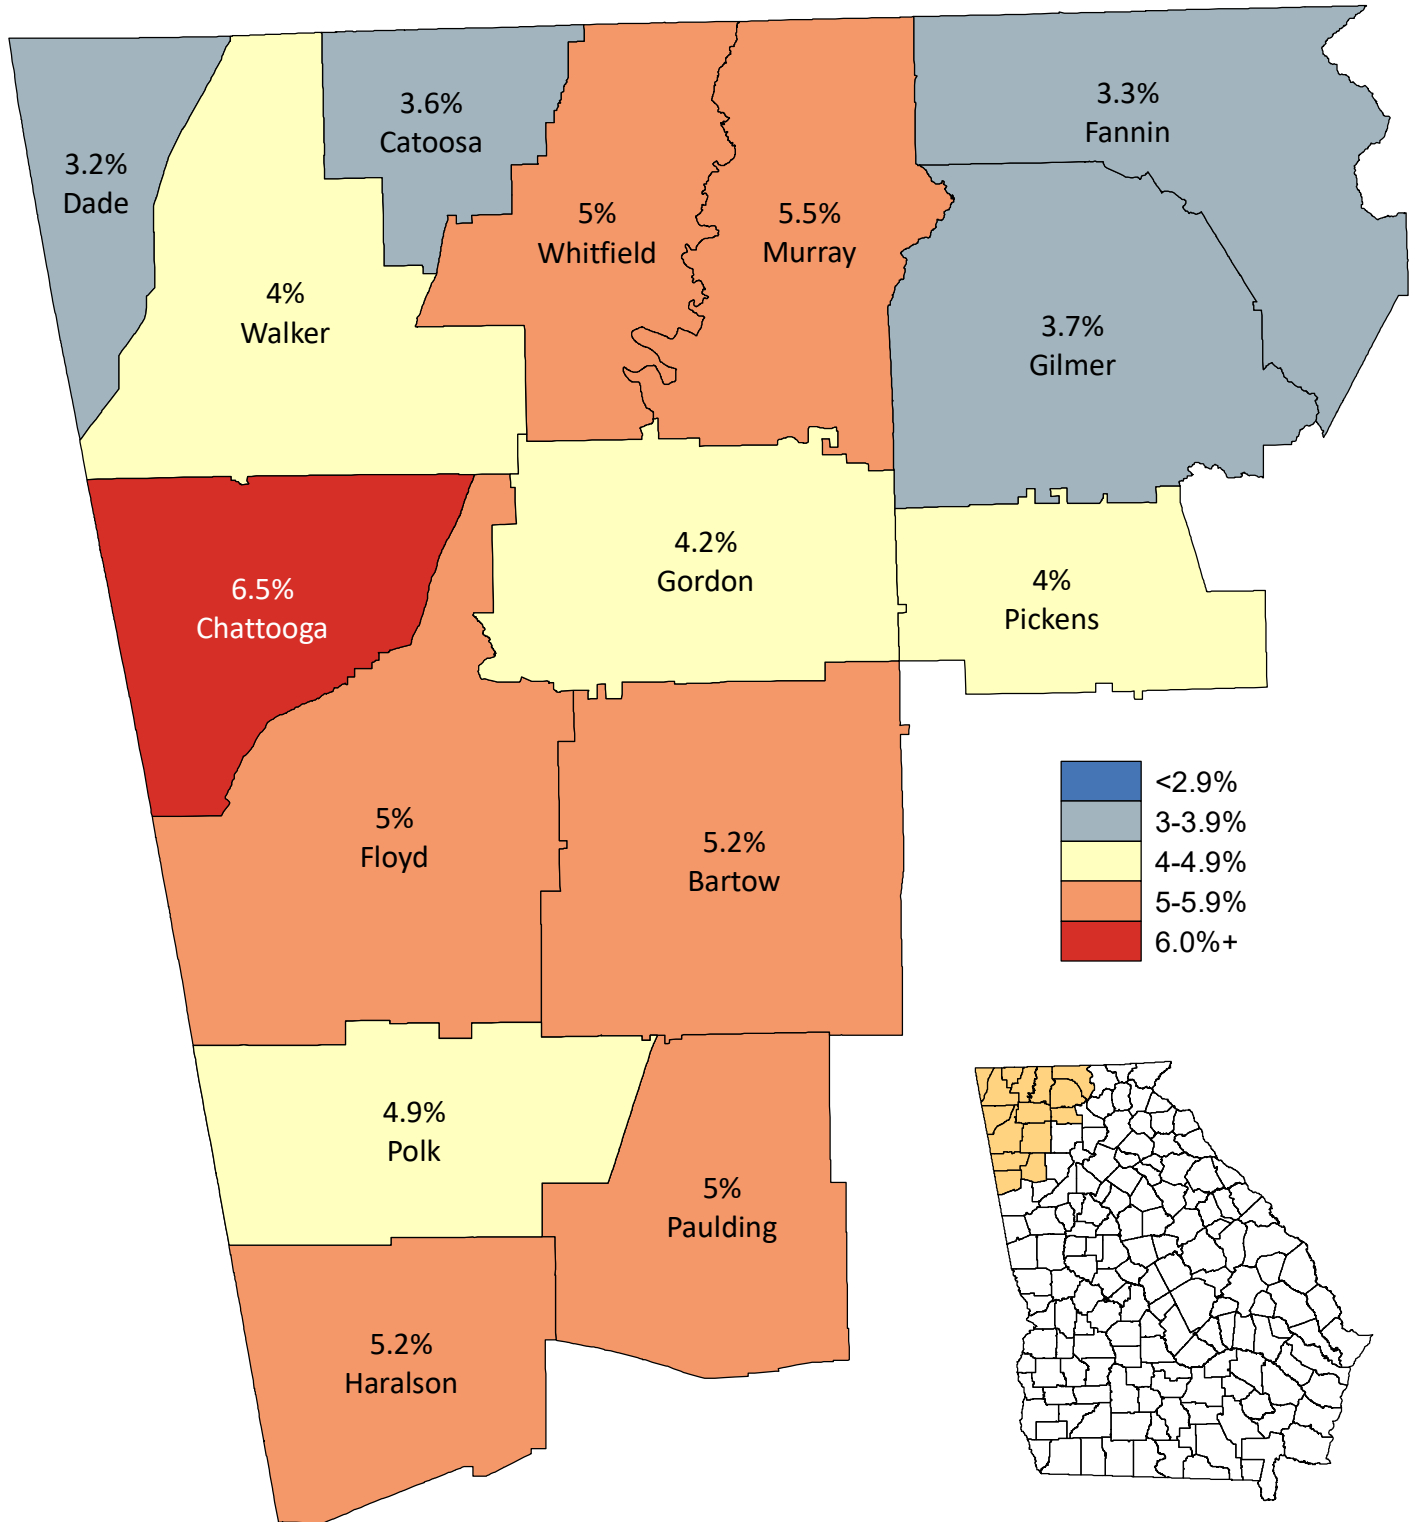

Unemployment Statistics in Northwest Georgia September 2020

Source: Georgia Department of Labor,
Workforce Statistics & Economic Research.
Map prepared by the Northwest Georgia
Regional Commission.

Regional Unemployment Rate: 4.6%
State Unemployment Rate: 6.4%