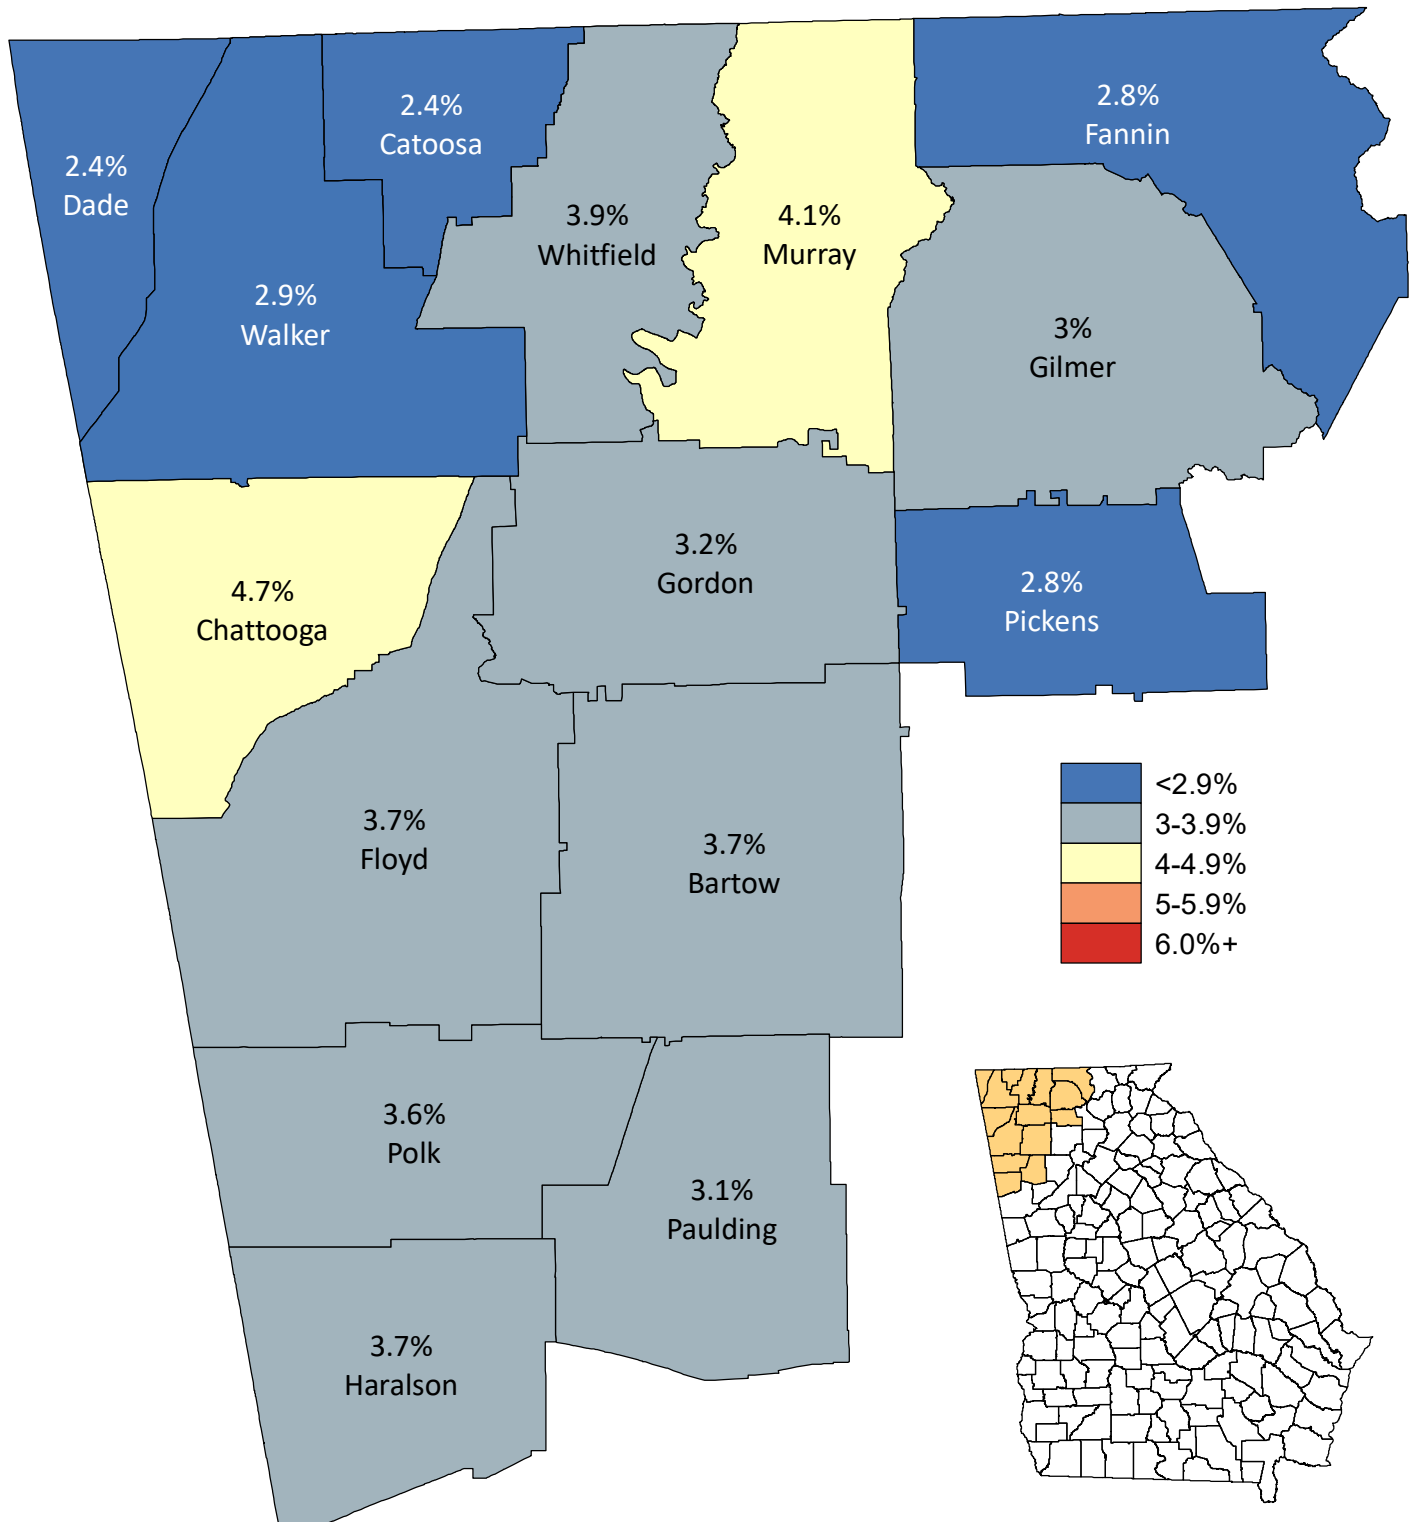

Unemployment Statistics in Northwest Georgia

March 2021

Source: Georgia Department of Labor,
Workforce Statistics & Economic Research.
Map prepared by the Northwest Georgia
Regional Commission.

Regional Unemployment Rate: 3.3%
State Unemployment Rate: 4.5%